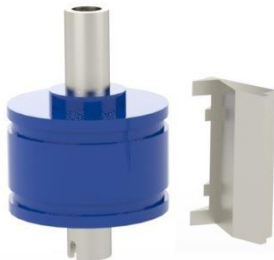

ENGINEERING GROUP

Replacement Canmatic™ Parts

➤ Feedscrew

➤ Glue
Roller &
Scraper
Assembly

➤ Label
Magazine

➤ Cam Roller

➤ Bottle Plates with Removable Inserts

➤ Brush Stations

➤ Infeed/Discharge Stars and Centerguides

➤ Centering Bell